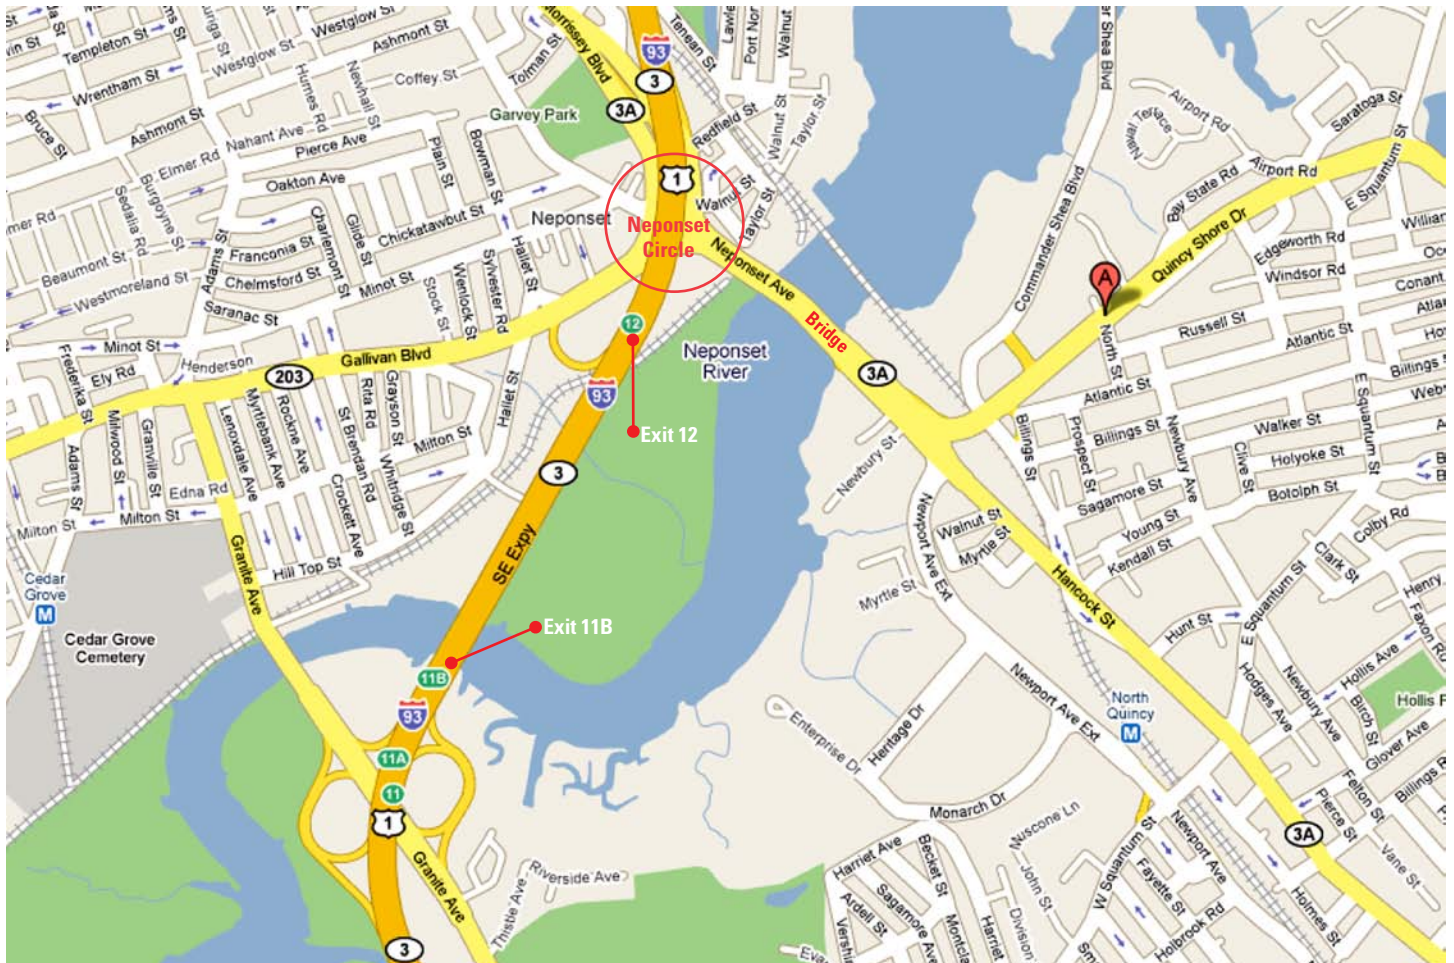

Directions to Lee Kennedy Co Inc

Directions from North of Boston:

Interstate 93 South to Exit 12 - Route 3A South, Neponset/Quincy.

Stay to the right at the end of the ramp and proceed to the Neponset Circle traffic lights.

Proceed over the Neponset River Bridge bearing left.

At the first set of lights take a left to reverse direction on Bay State Road.

Pass the Louisburg Square sign. LKCo will be the next entrance on your right.

Directions from South of Boston:

Interstate 93 North to Exit 11B - Granite Ave, Ashmont Station.

Take your first right after the drawbridge onto Hilltop Street.

Follow Hilltop Street which turns into Hallet Street.

At the end of Hallet Street take a right onto Gallivan Blvd.

Stay to the right and proceed to the Neponset Circle traffic lights.

Proceed over the Neponset River Bridge bearing left.

At the first set of lights take a left to reverse direction on Bay State Road.